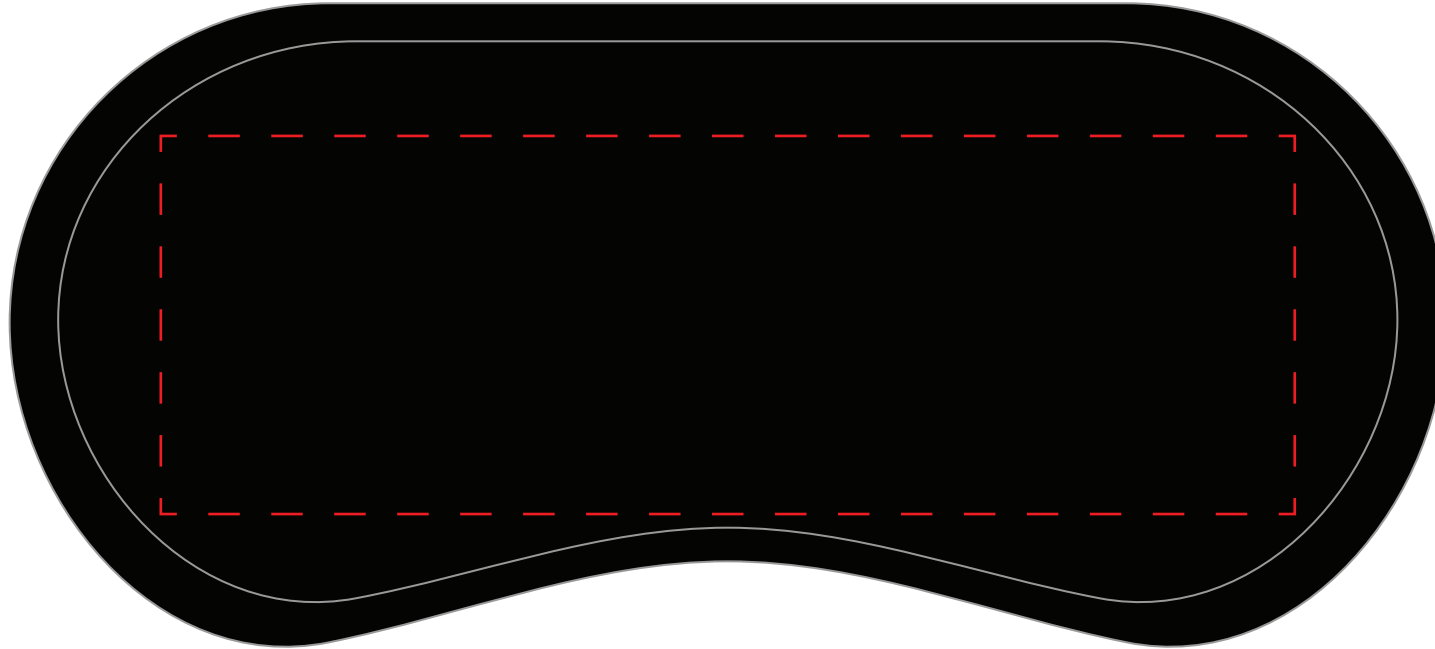

Approval Proof

Colours

Text

Product Colour

Black

Eye Mask with Ear Plugs Set
190mm x 90mm
Branding Method: Screen Print

Logo Size

Print Area:
190mm x 90mm